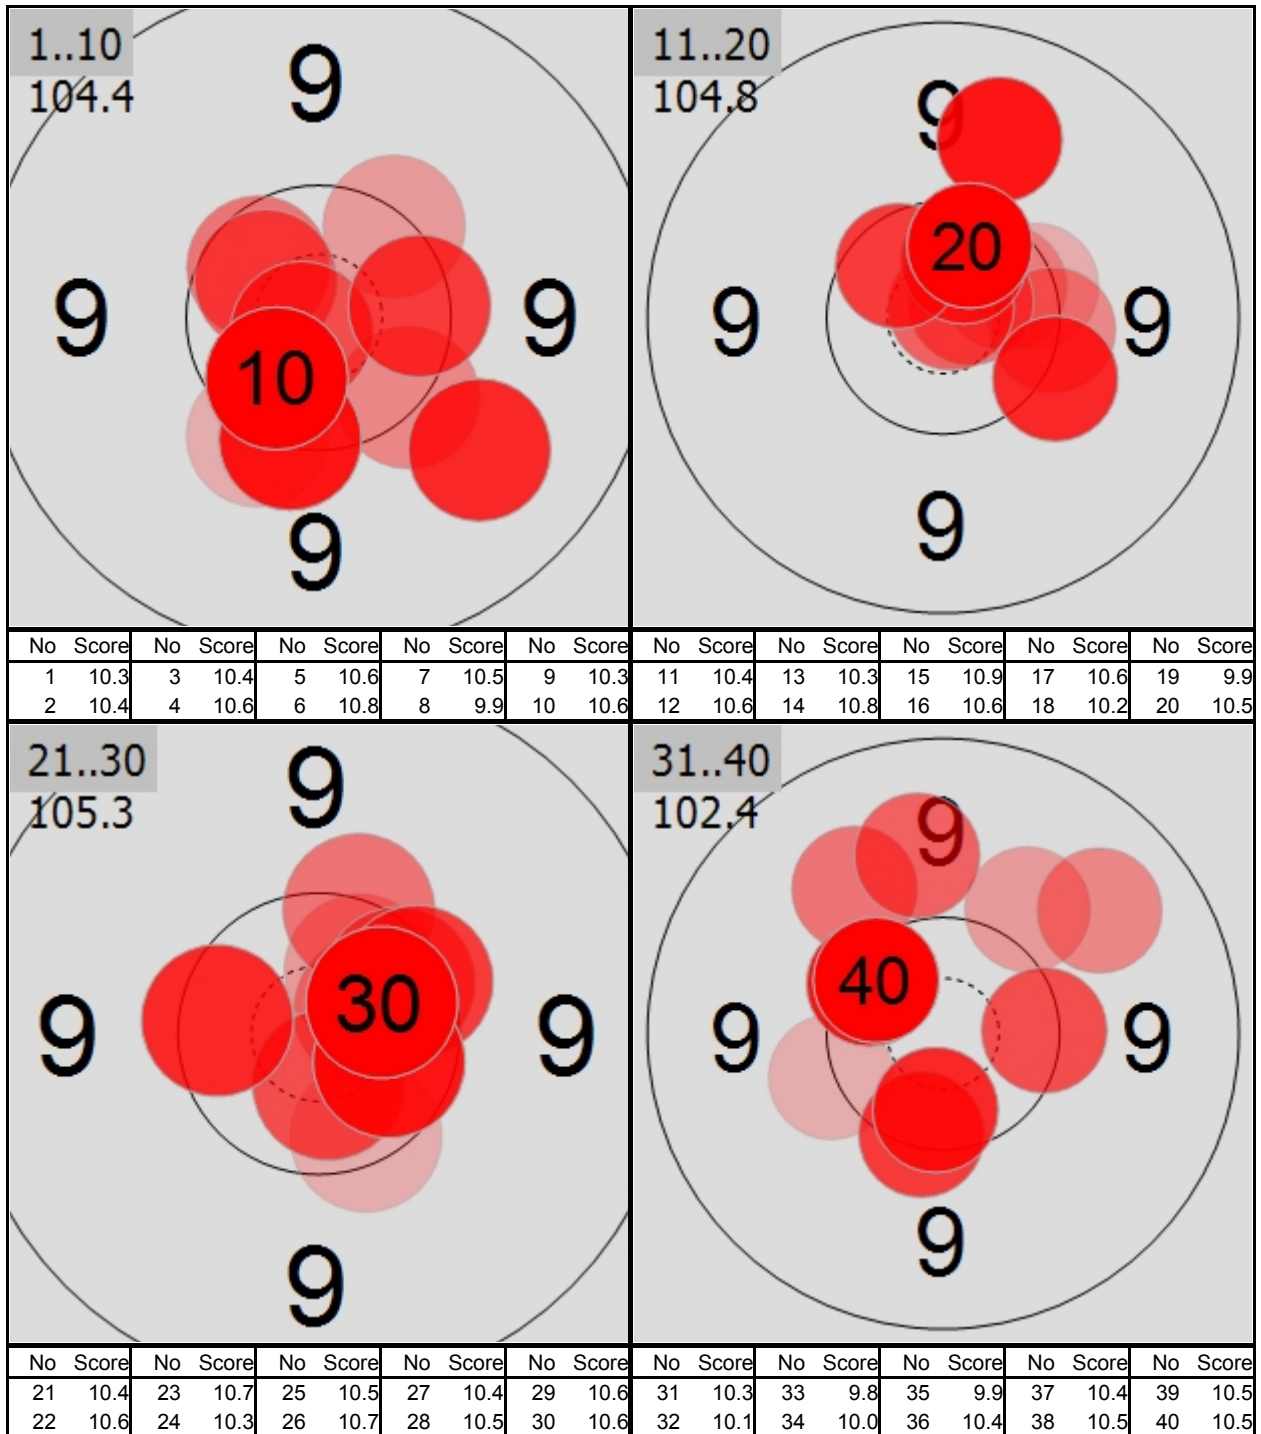

Qualification

MON 11 NOV 2013 11:00