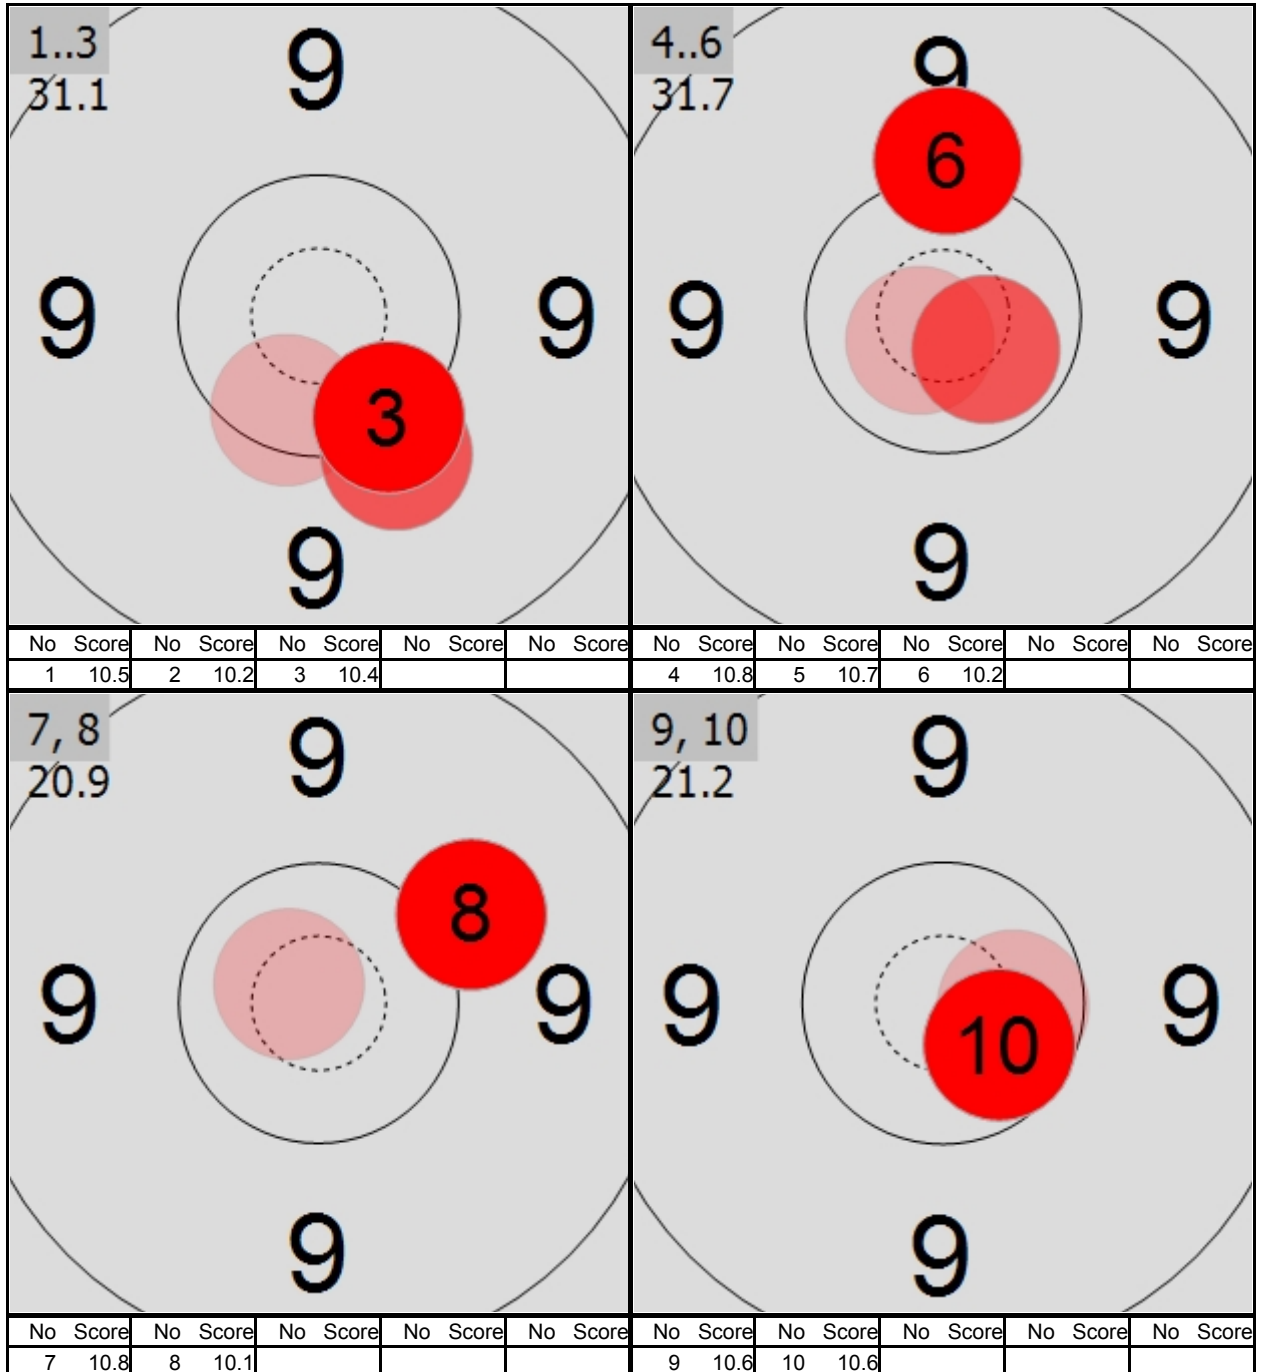

ISSF World Cup Final Munich

50m RIFLE PRONE MEN

JUNGHAENEL Henri GER

(625.6) 626.0 Points

Final

MON 11 NOV 2013 14:00

ISSF World Cup Final Munich

50m RIFLE PRONE MEN

JUNGHAENEL Henri GER

(625.6) 626.0 Points

ISSF World Cup Final Munich

50m RIFLE PRONE MEN

JUNGHAENEL Henri GER

(625.6) 626.0 Points

ISSF World Cup Final Munich

50m RIFLE PRONE MEN

JUNGHAENEL Henri GER

(625.6) 626.0 Points

Qualification

MON 11 NOV 2013 11:00

ISSF World Cup Final Munich

50m RIFLE PRONE MEN

JUNGHAENEL Henri GER

(625.6) 626.0 Points