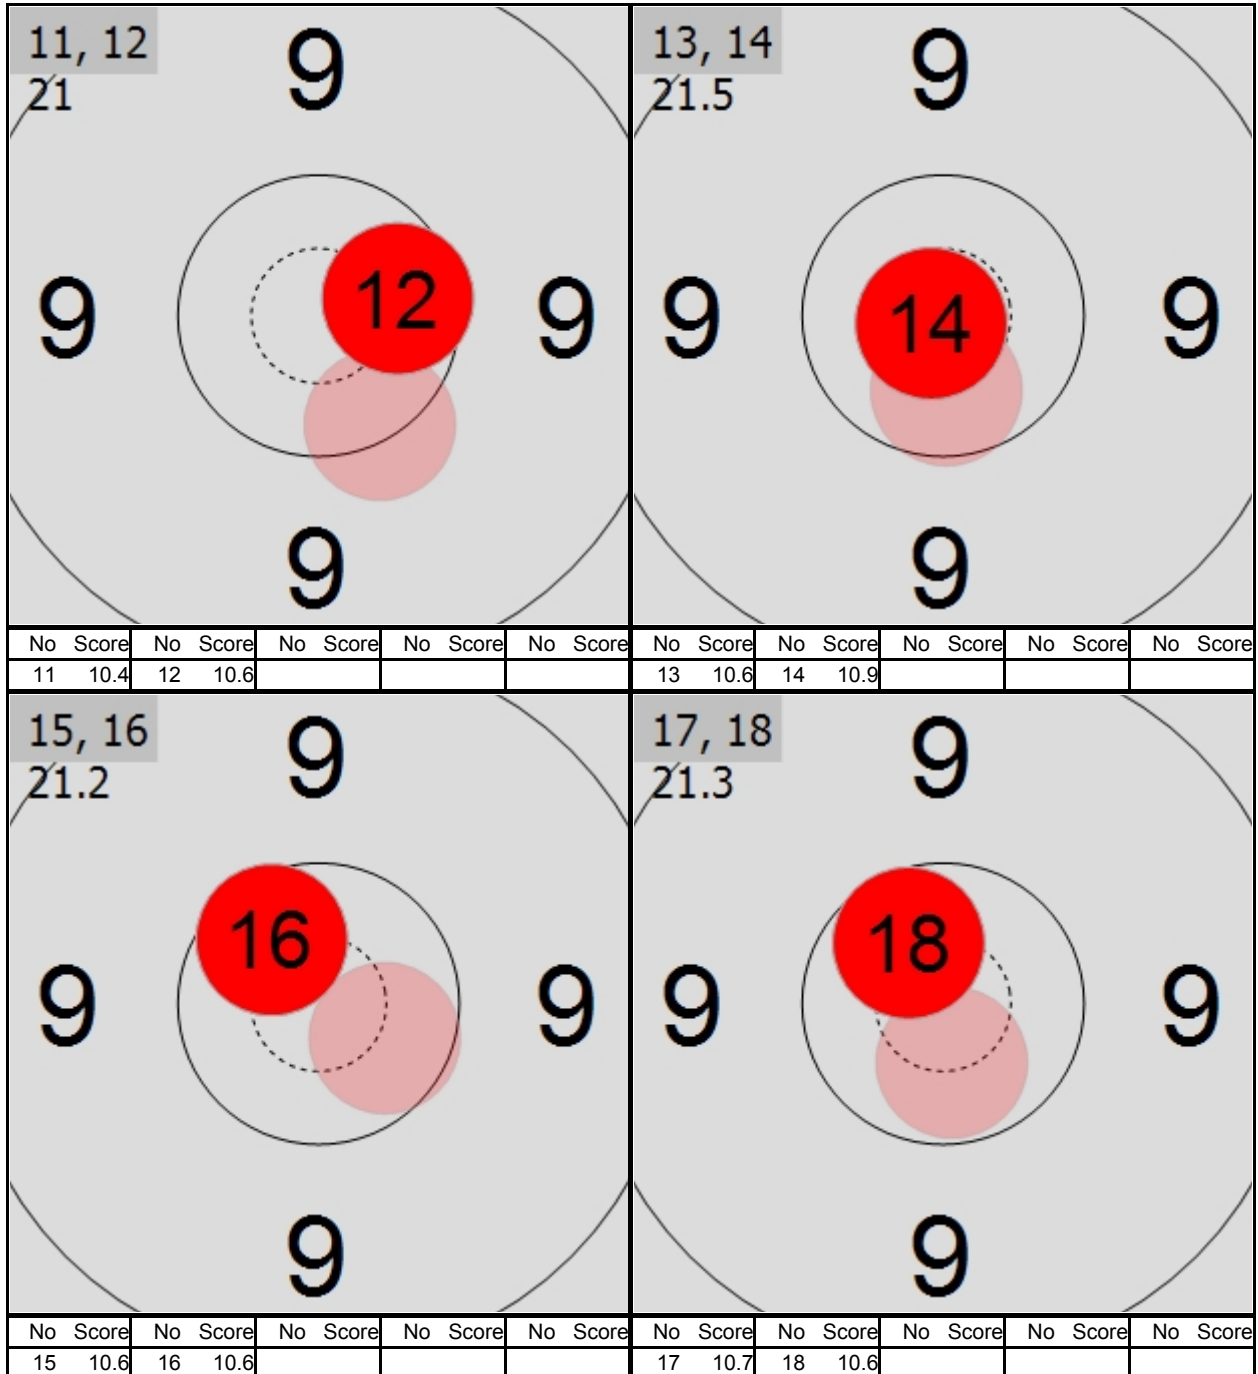

ISSF World Cup Final Munich

50m RIFLE PRONE MEN

JUNGHAENEL Henri GER

(625.6) 626.0 Points

Final

MON 11 NOV 2013 14:00

ISSF World Cup Final Munich

50m RIFLE PRONE MEN

JUNGHAENEL Henri GER

(625.6) 626.0 Points

ISSF World Cup Final Munich

50m RIFLE PRONE MEN

JUNGHAENEL Henri GER

(625.6) 626.0 Points

ISSF World Cup Final Munich

50m RIFLE PRONE MEN

JUNGHAENEL Henri GER

(625.6) 626.0 Points

Qualification

MON 11 NOV 2013 11:00

ISSF World Cup Final Munich

50m RIFLE PRONE MEN

JUNGHAENEL Henri GER

(625.6) 626.0 Points