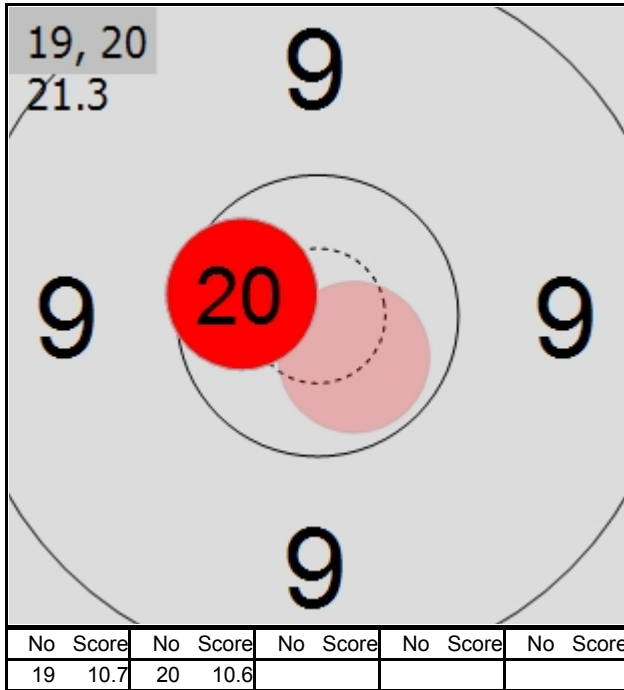

JUNGHAENEL Henri GER

(625.6) 626.0 Points

ISSF World Cup Final Munich

50m RIFLE PRONE MEN

JUNGHAENEL Henri GER

(625.6) 626.0 Points

ISSF World Cup Final Munich

50m RIFLE PRONE MEN