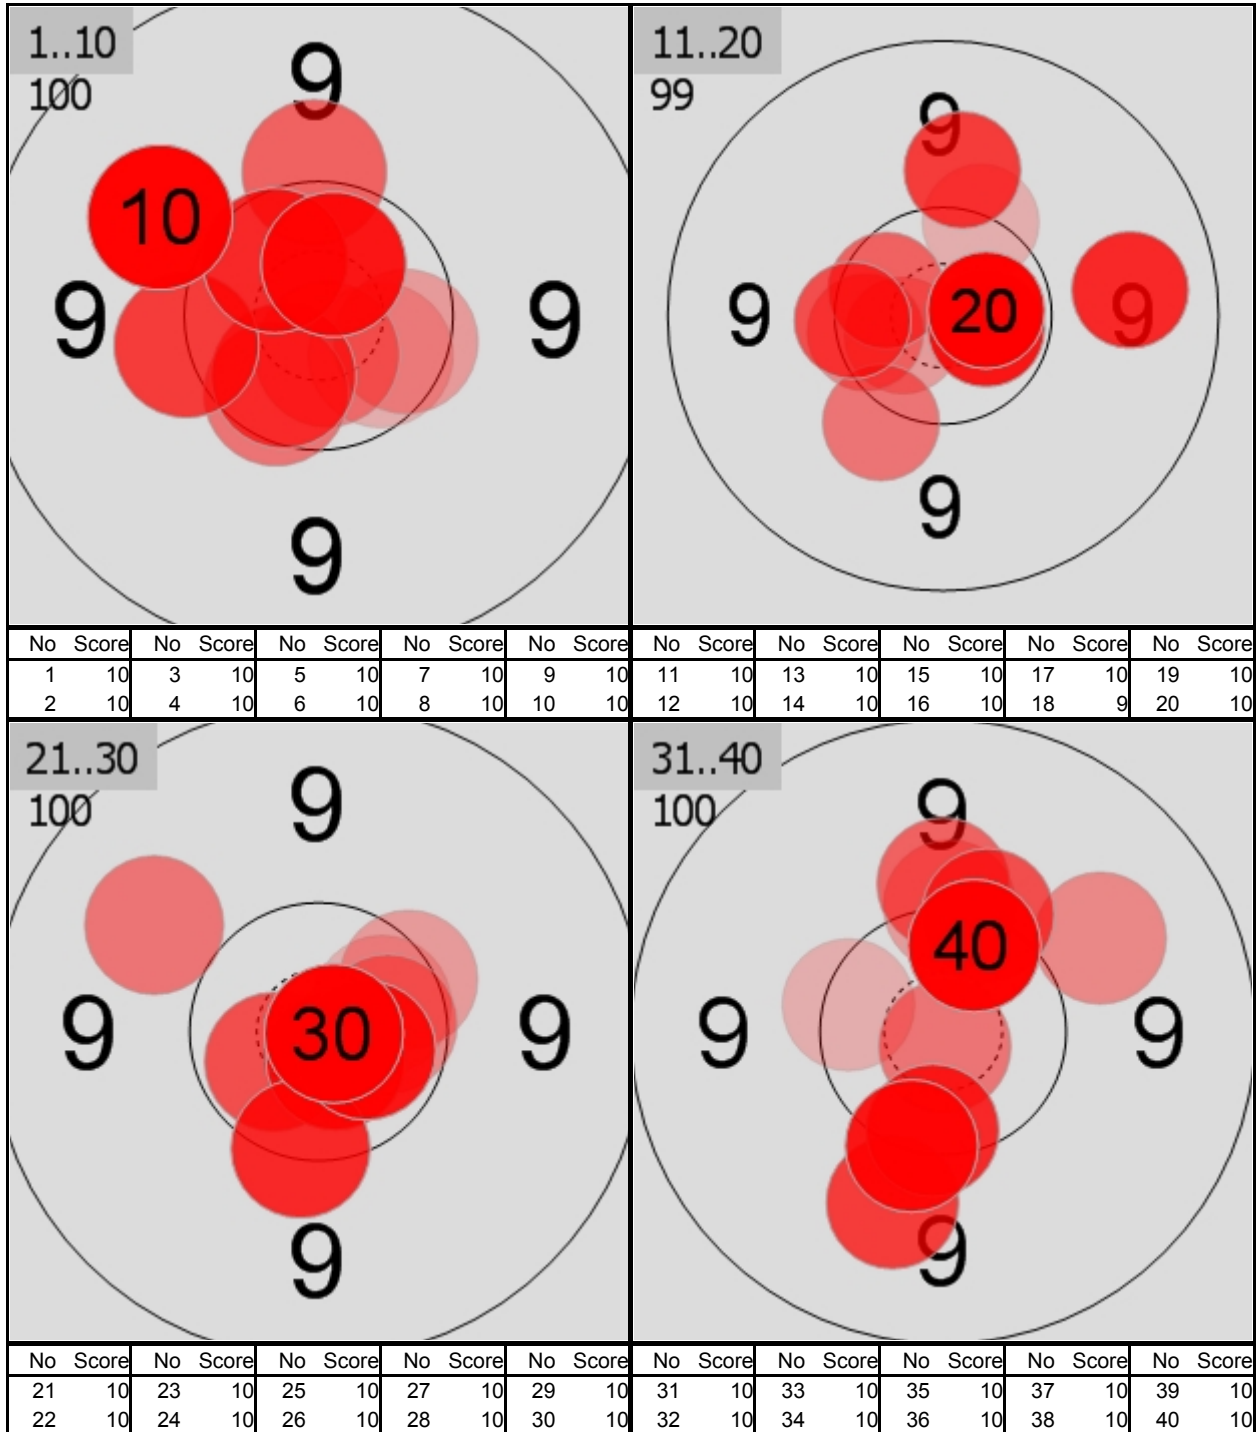

ISSF World Cup Final Munich
50m RIFLE PRONE MEN
JUNGHAENEL Henri GER
(598) 701.5 Points

Qualification

WED 27 OCT 2010 08:00